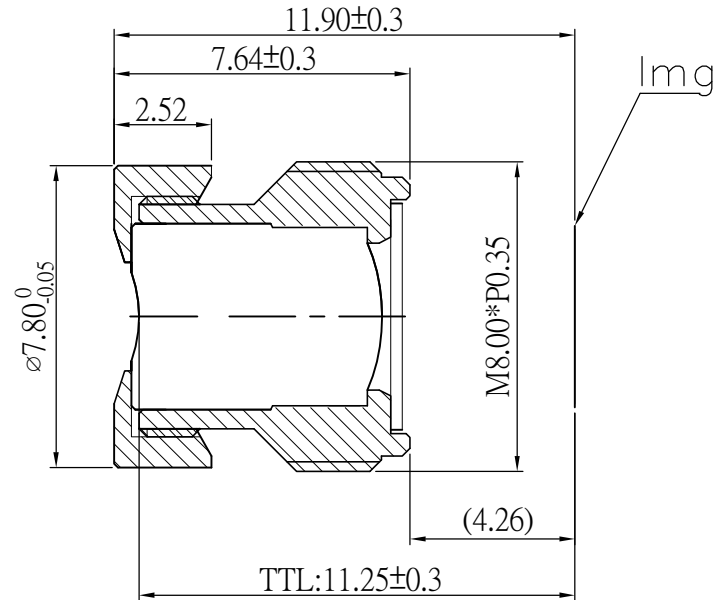

YT-7602P-R7-B Lens Specification

云泰型号: 客户型号:

YT-7602P-R7-B

MAX Img-Circle (mm)	∅4.7	
EFL (mm)	3.59	
F/NO.	2.5	
Optical TTL	11.25	
Mechanical TTL	11.90	
BACK FOCAL LENGTH	4.98	
FLANGE BACK LENGTH	4.26	
TV DISTORTION	-8%	
RELATIVE ILLUMINATION	75%	
CRA	15°	
Pixel Size (μm)	3*3	
Storage At Temperature	-40°C~85°C	
Recent Camera Distance	0.3M	
Infrared	AR0144	1280*720
WAVELENGTH	∅940±10nm T>85%	D 81°
Dust Level	IPXX	H 67°
STRUCTURE	4G+IR	V 35°

REV.	00
REVISION HISTORY	
2024/03/16	NEW

REV	DESCRIPTION	DATE	NAME	NAME	YT-7602P-R7-B-SPEC	SCALE		DRAWN	黄光深
①				VIEW	☐ ⊙	REV	00		
②				Wintop Optics		DATE	2024.03.16	CHECKED	
③						BORDER		APPROVED	
④									